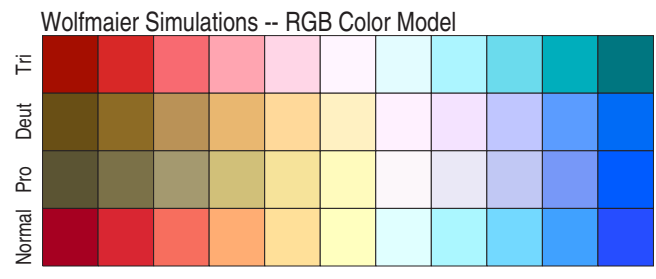

ColorBrewer RdYIBu_11b (Hue fixed for protans)

RdYIBu_11b