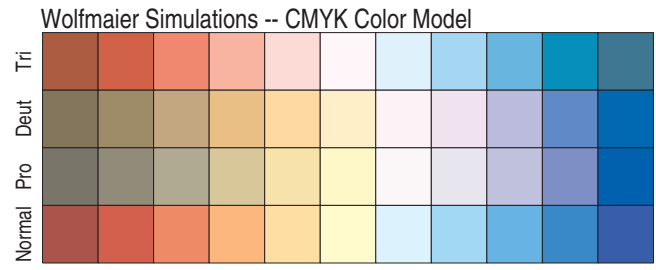

ColorBrewer RdYIBu_11b (Hue fixed for protans)

RdYIBu_11b