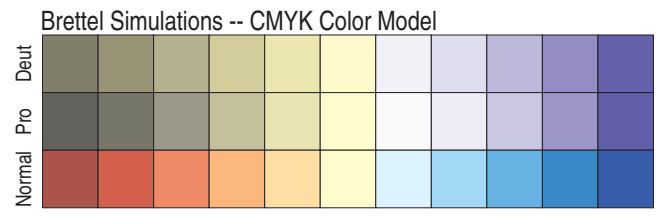

ColorBrewer RdYIBu_11b (Hue fixed for protans)

RdYIBu_11b