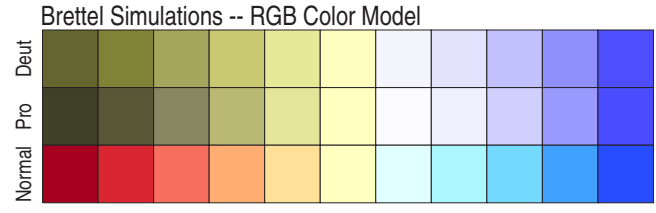

ColorBrewer RdYIBu_11b (Hue fixed for protans)

RdYIBu_11b