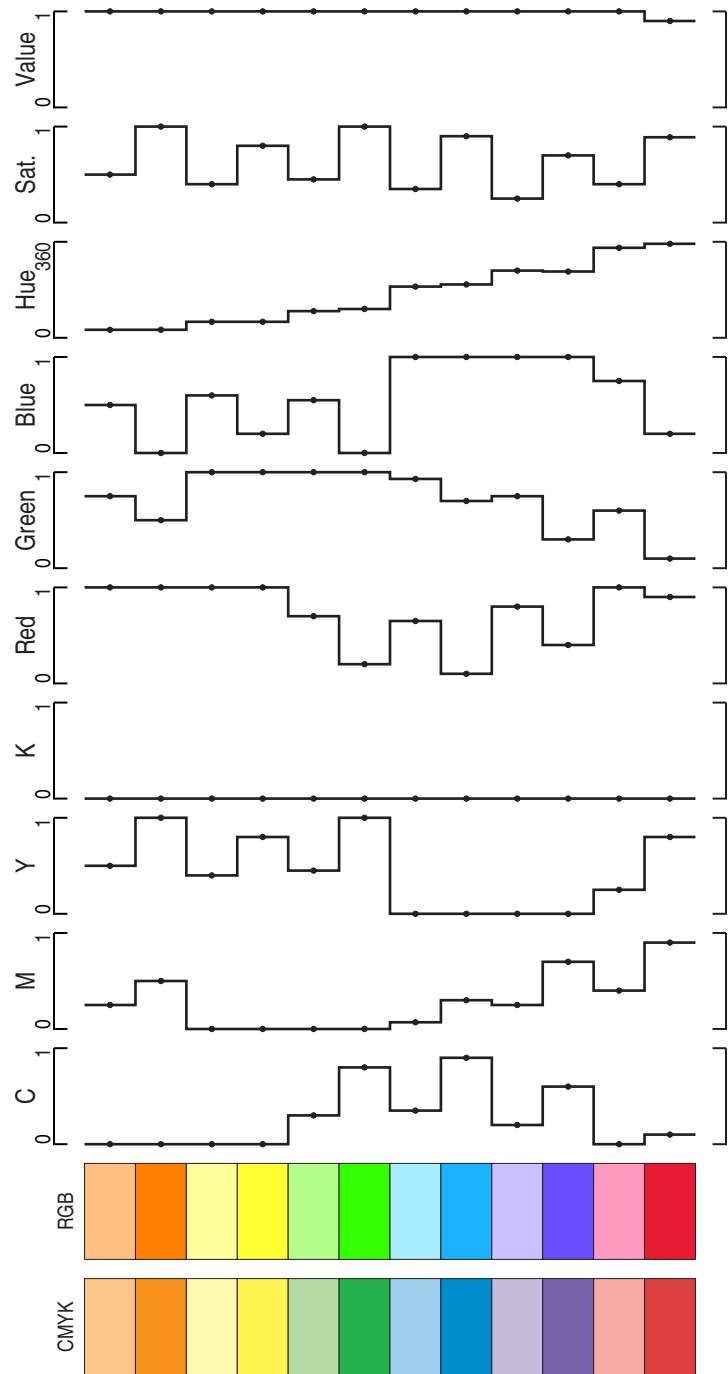

# Categorical 12-step scheme, after ColorBrewer 11-step Paired Scheme

Cat\_12