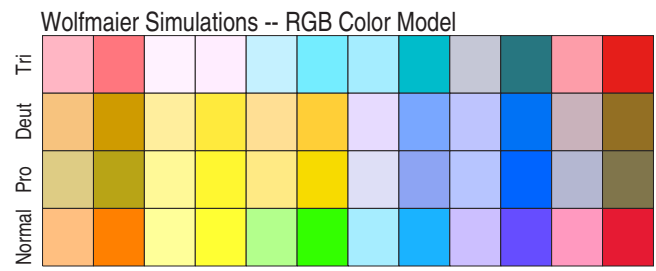

# Categorical 12-step scheme, after ColorBrewer 11-step Paired Scheme

Cat\_12