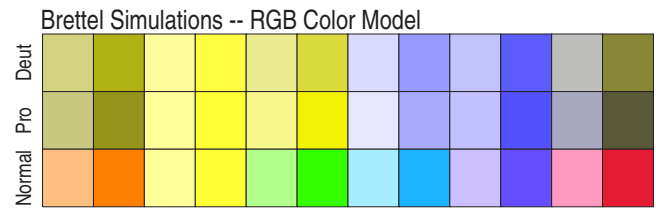

# Categorical 12-step scheme, after ColorBrewer 11-step Paired Scheme

Cat\_12