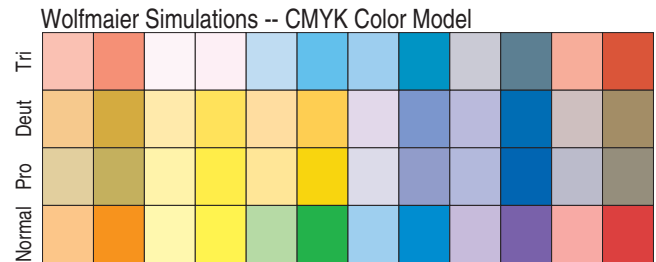

# Categorical 12-step scheme, after ColorBrewer 11-step Paired Scheme

Cat\_12