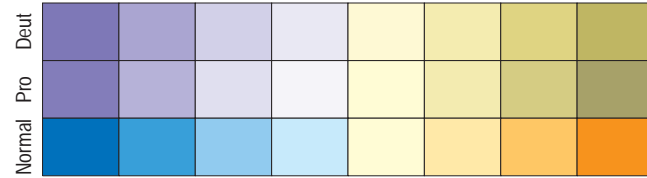

Blue to Orange, 8 steps

Brettel Simulations -- RGB Color Model

Wolfmaier Simulations -- RGB Color Model

Brettel Simulations -- CMYK Color Model

Wolfmaier Simulations -- CMYK Color Model

BuOr_8