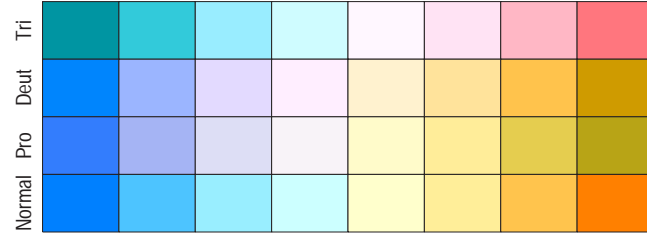

Blue to Orange, 8 steps

Brettel Simulations -- RGB Color Model

Wolfmaier Simulations -- RGB Color Model

Brettel Simulations -- CMYK Color Model

Wolfmaier Simulations -- CMYK Color Model

BuOr_8