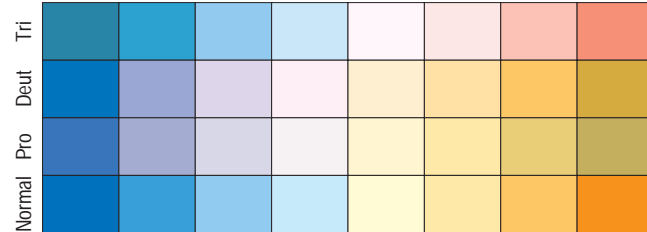

Blue to Orange, 8 steps

Brettel Simulations -- RGB Color Model

Wolfmaier Simulations -- RGB Color Model

Brettel Simulations -- CMYK Color Model

Wolfmaier Simulations -- CMYK Color Model

BuOr_8