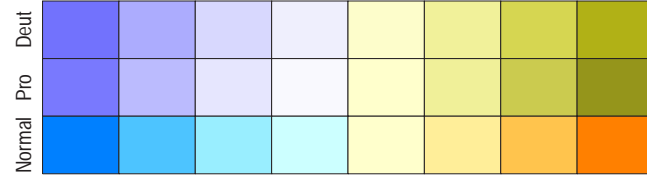

Blue to Orange, 8 steps

Brettel Simulations -- RGB Color Model

Wolfmaier Simulations -- RGB Color Model

Brettel Simulations -- CMYK Color Model

Wolfmaier Simulations -- CMYK Color Model

BuOr_8