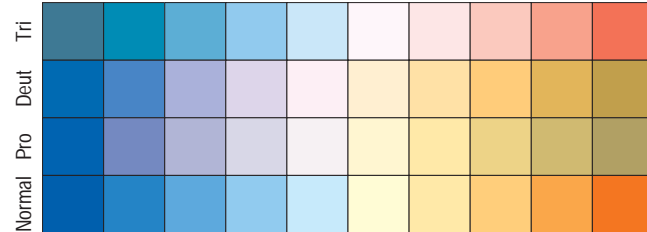

# Blue to Orange, 10 steps

Brettel Simulations -- RGB Color Model

Wolfmaier Simulations -- RGB Color Model

Brettel Simulations -- CMYK Color Model

Wolfmaier Simulations -- CMYK Color Model

BuOr\_10