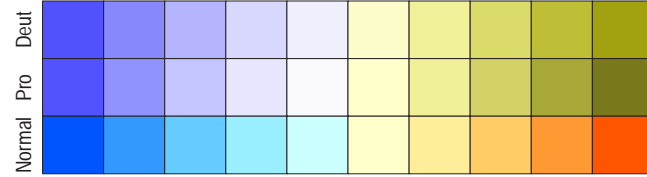

# Blue to Orange, 10 steps

Brettel Simulations -- RGB Color Model

Wolfmaier Simulations -- RGB Color Model

Brettel Simulations -- CMYK Color Model

Wolfmaier Simulations -- CMYK Color Model

BuOr\_10