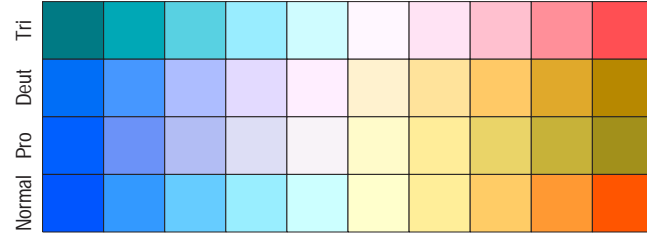

# Blue to Orange, 10 steps

Brettel Simulations -- RGB Color Model

Wolfmaier Simulations -- RGB Color Model

Brettel Simulations -- CMYK Color Model

Wolfmaier Simulations -- CMYK Color Model

BuOr\_10