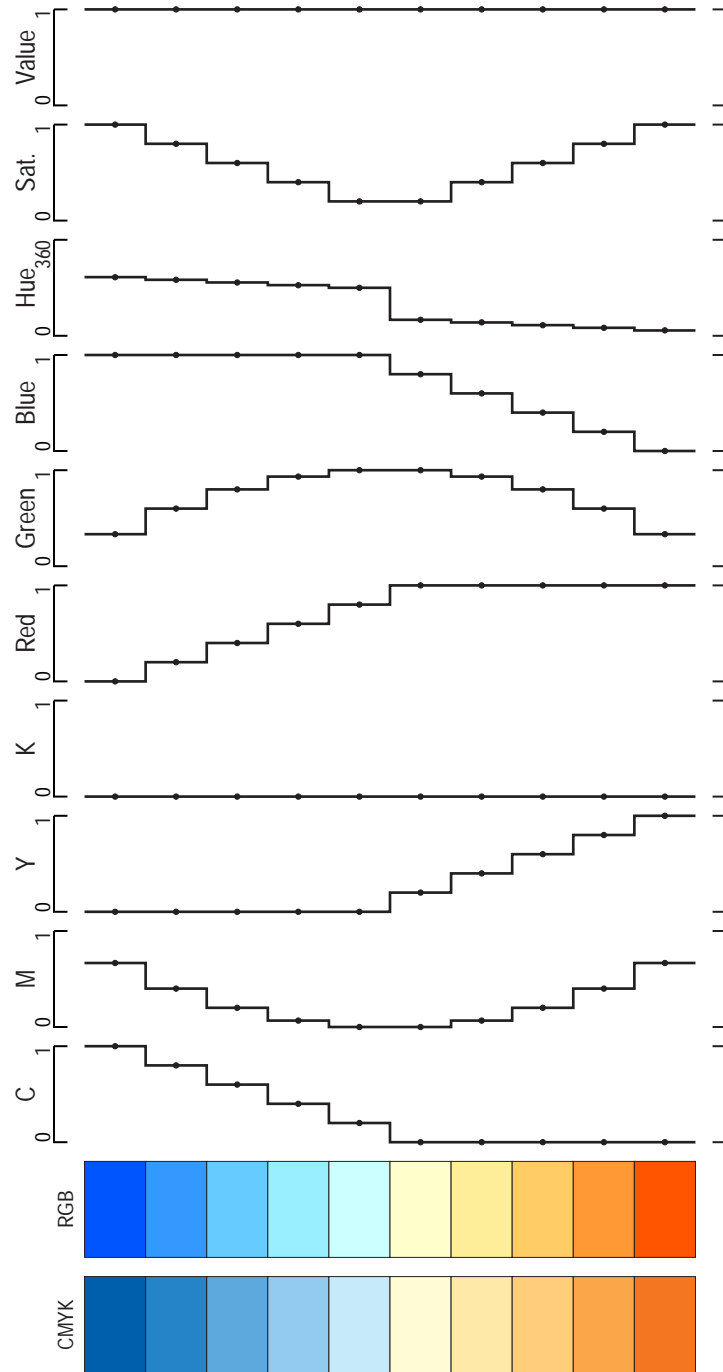

# Blue to Orange, 10 steps

Brettel Simulations -- RGB Color Model

Wolfmaier Simulations -- RGB Color Model

Brettel Simulations -- CMYK Color Model

Wolfmaier Simulations -- CMYK Color Model

BuOr\_10