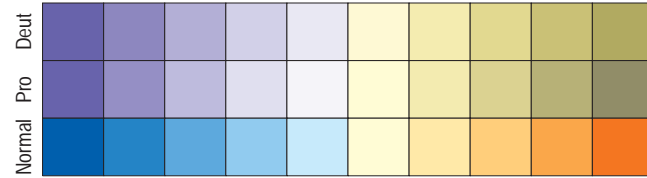

# Blue to Orange, 10 steps

Brettel Simulations -- RGB Color Model

Wolfmaier Simulations -- RGB Color Model

Brettel Simulations -- CMYK Color Model

Wolfmaier Simulations -- CMYK Color Model

BuOr\_10