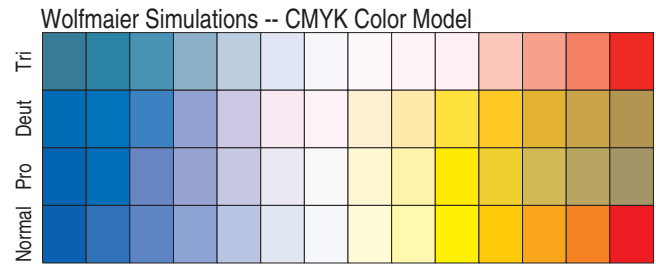

# Blue to Orange, 14 steps

buorr\_14